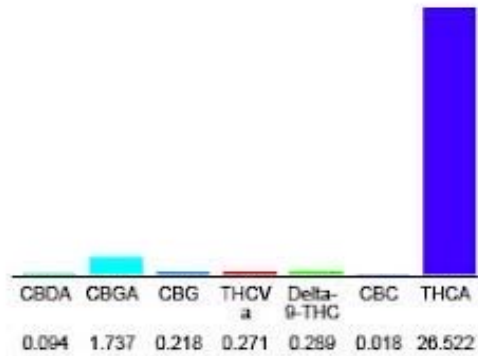

Cannabinoid Profile

Cannabinoid Profile by HPLC

0.29%
Delta-9-THC

0.00%
CBD

29.15%
Total Cannabinoids

Cannabinoid	% wt	mg/g
CBDA	0.094	0.94
CBGA	1.737	17.37
CBG	0.218	2.18
THCVa	0.271	2.71
Delta-9-THC	0.289	2.89
CBC	0.018	0.18
THCA	26.52	265.22
Total Cannabinoids	29.15	291.5
Calculated Total THC	23.55	235.49
Calculated CBD Yield	0.08	0.82
Calculated Total THC = Delta-9-THC + 0.877 * THCA		
Calculated Maximum CBD Yield = CBD + 0.877 * CBDA		

Marin Analytics, LLC
250 Bel Marin Keys Blvd, Suite D4
Novato, CA 94949

833-321-TEST / info@marinanalytics.com

Mike Clemmons
Lab Manager

This sample has been tested by Marin Analytics, LLC using valid testing methodologies and a quality system. Values reported relate only to the sample tested. Marin Analytics, LLC makes no claims as to the efficacy, safety, or other risks associated with any detected or non-detected levels of any compounds reported herein. This Certificate shall not be reproduced except in full without the written approval of Marin Analytics, LLC. Copyright 2023 Marin Analytics, LLC All Rights Reserved.